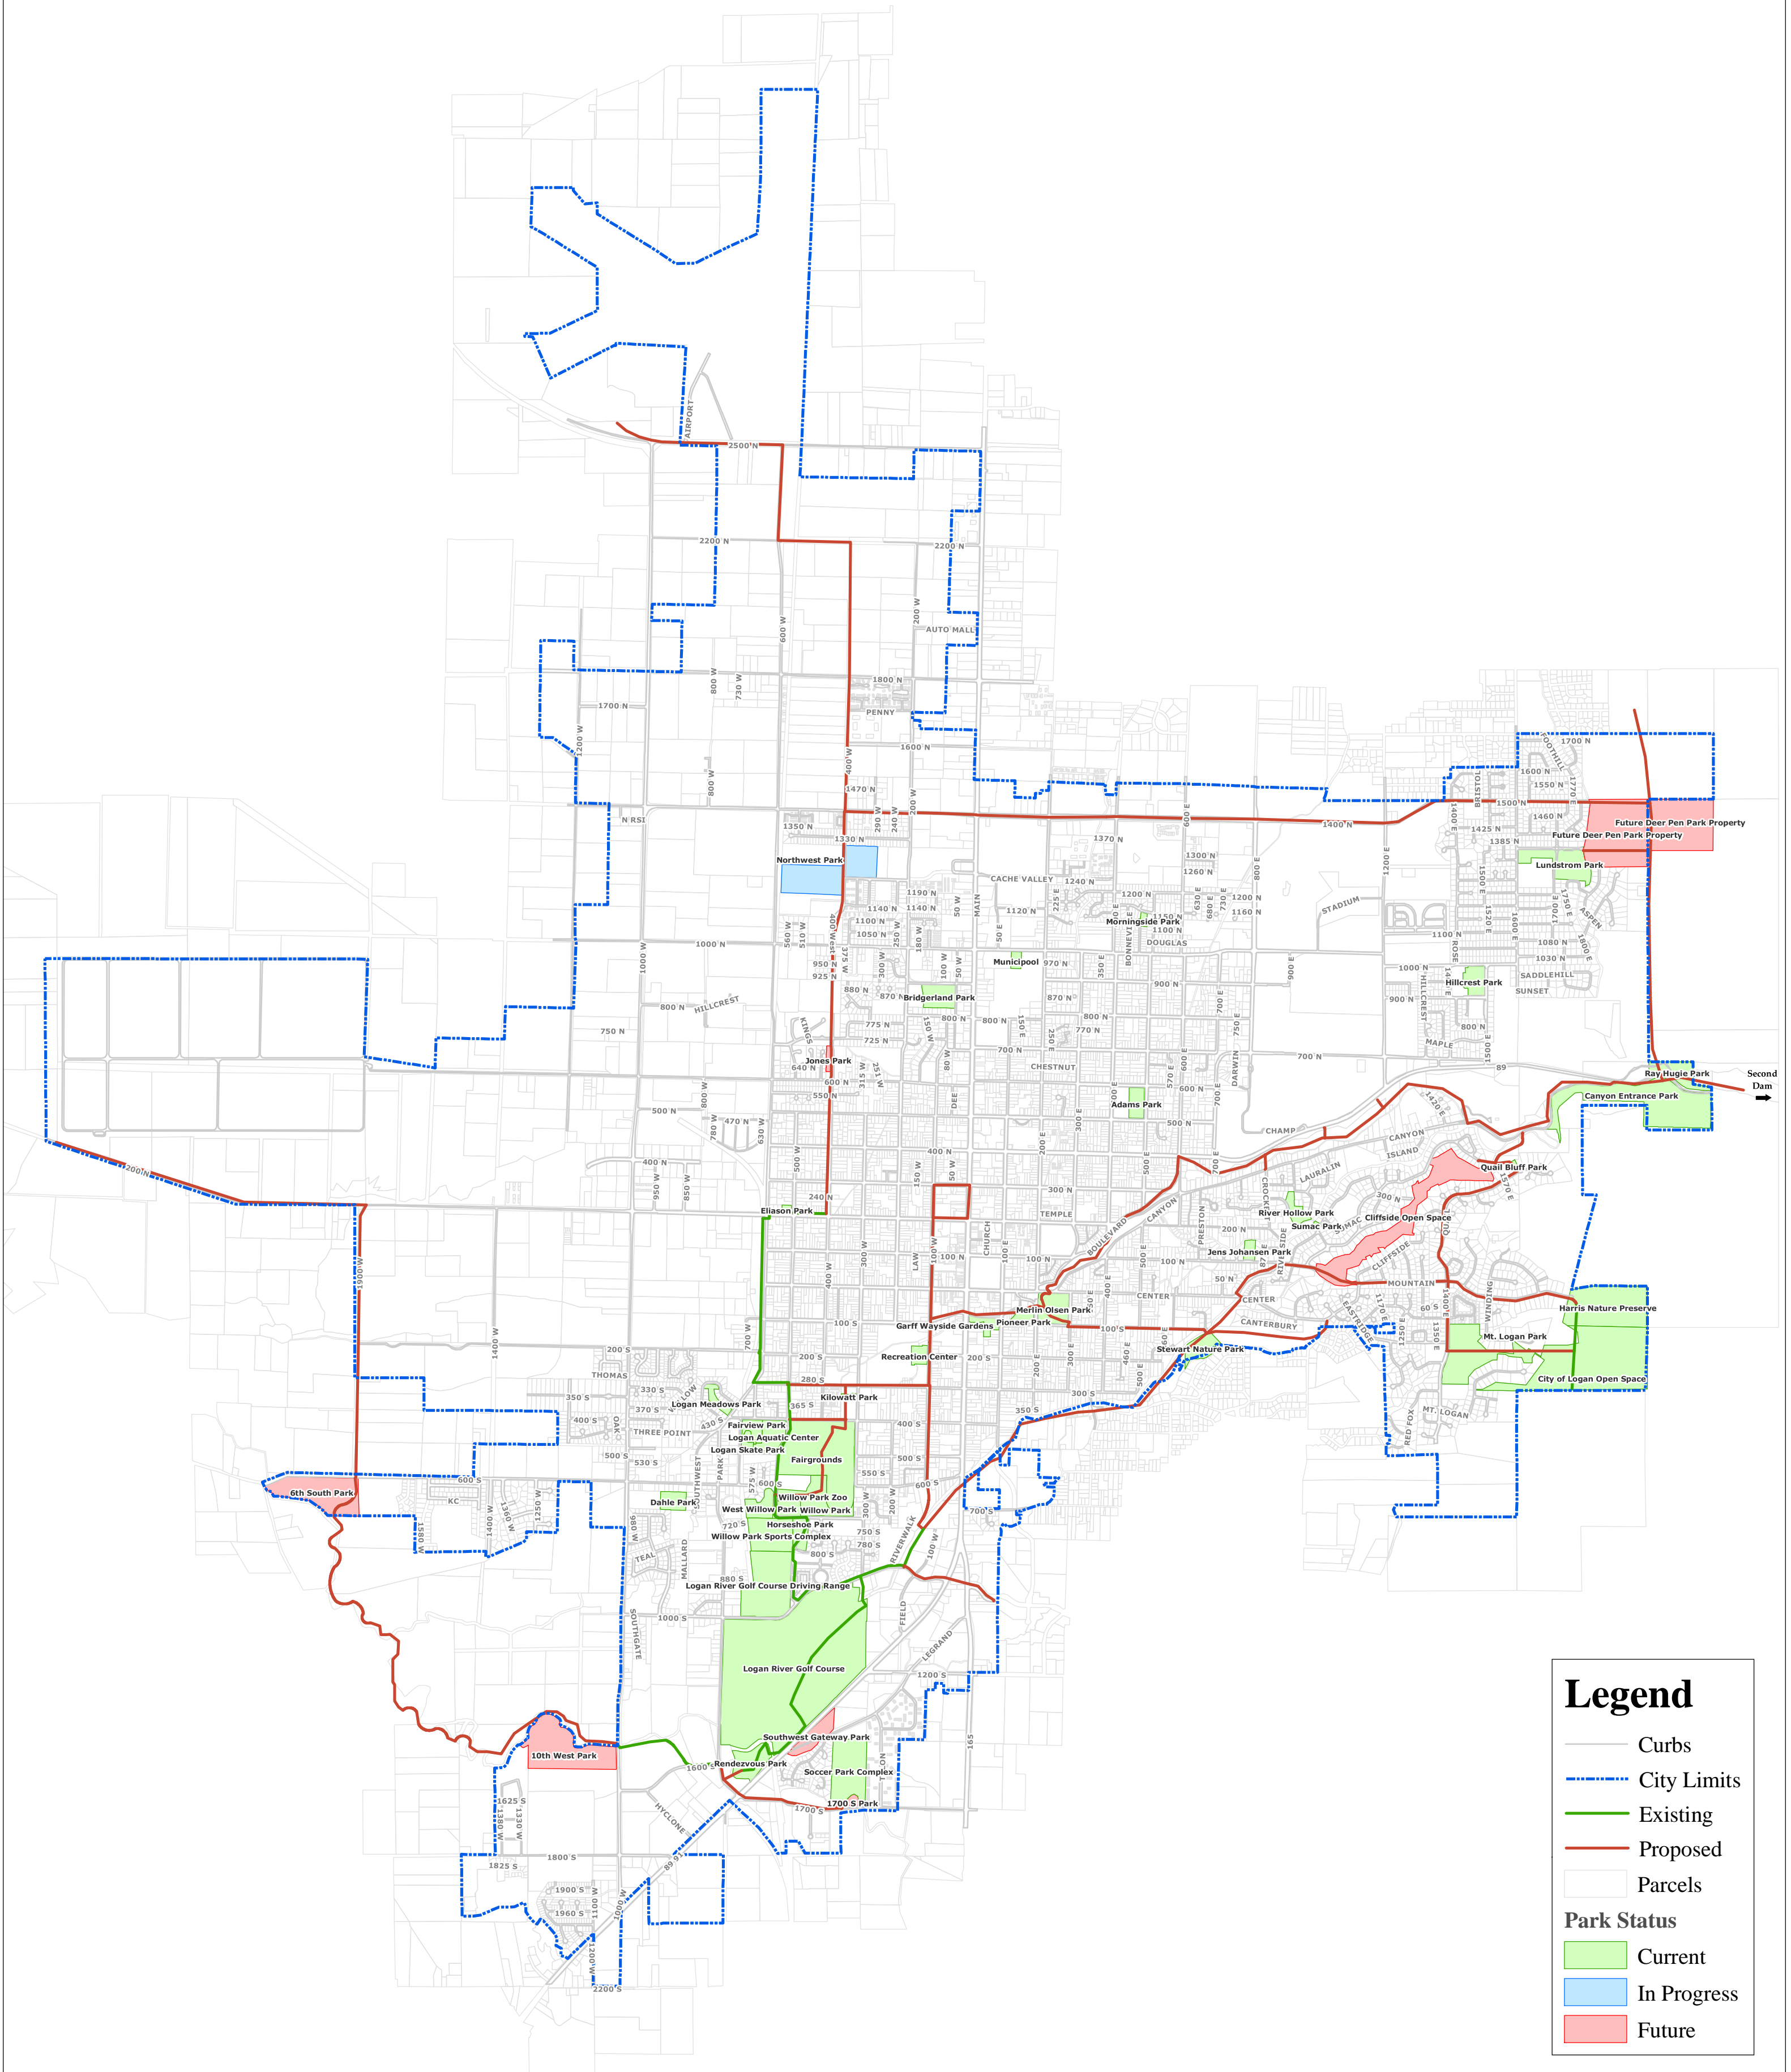

City of Logan

Parks and Proposed Trails

(November 2004)

Legend

- Curbs
 - City Limits
 - Existing
 - Proposed
 - Parcels
- Park Status**
- Current
 - In Progress
 - Future